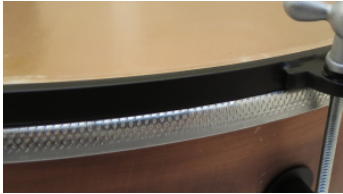

The hand-made faithful replica of a Baroque screw-tuned timpani is a little piece of art, a preziose and a valuable collector's model. A must for living room, rehearsal room or cabinet! Each of the 66 items was masterfully and with much attention to detail copied in scale 1: 28. Many gorgeous details catch the eye: the bowl made of hammered antique copper, a real natural skin head, filigree wing tabs casted in aluminium, screw threads fine as par...

Design features

Hammered copper bowl with antique patina, counterhoop and fittings in forged-iron look, tab screws, turned height adjustable foldable wooden cross stand

Item-#	Shell/Bowl (Inch)	Shell/Bowl (cm)	Tonerange	Heads	Tension Screws	Weight (lbs / kg)
PA-SPB-0008-00V	8"	20,0 cm	-	Naturfell	6	1.5

Item-#: Miniatura

Detailed information can be found at www.lefima.de

Product Features

Narrow Historic Counterhoops

These counterhoops follow historic patterns. Painted in forged-iron look

Tab Screws

The tuning screws feature beautiful wing tabs casted in aluminium. The filigree cut screw ensures the full functioning of the tuning...

The hand-made faithful replica of a Baroque screw-tuned timpani is a little piece of art, a precious and a valuable collector's model. A must for living room, rehearsal room or cabinet! Each of the 66 items was masterfully and with much attention to detail copied in scale 1: 28. Many gorgeous details catch the eye: the bowl made of hammered antique copper, a real natural skin head, filigree wing tabs casted in aluminium, screw threads fine as parts of a quality clockwork, ... The highlight: The miniature is supplied fully assembled and features a fully functional tuning mechanism that makes the model completely ready to play. Also