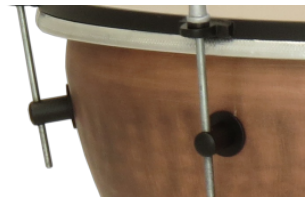

Fittings

Receivers as well as rosettes with thread are replications of the originals in scale 1 : 28 Painted in forged-iron look