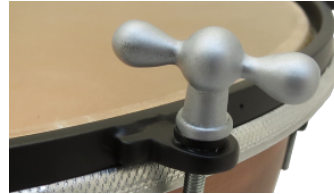

The hand-made faithful replica of a Baroque screw-tuned timpani is a little piece of art, a preziose and a valuable collector's model. A must for living room, rehearsal room or cabinet! Each of the 66 items was masterfully and with much attention to detail copied in scale 1: 28. Many gorgeous details catch the eye: the bowl made of hammered antique copper, a real natural skin head, filigree wing tabs casted in aluminium, screw threads fine as par...

Item-#: Miniatura

Detailed information can be found at www.lefima.de

Product Features

Narrow Historic Counterhoops

These counterhoops follow historic patterns. Painted in forged-iron look

Tab Screws

The tuning screws feature beautiful wing tabs casted in aluminium. The filigree cut screw ensures the full functioning of the tuning...

Copper Bowl in antique style

The copper bowl is hammered according to the original. As with its big sister, also this bowl obtains its antique patina by a spec...

Fittings

Receivers as well as rosettes with thread are replications of the originals in scale 1 : 28 Painted in forged-iron look

The hand-made faithful replica of a Baroque screw-tuned timpani is a little piece of art, a precious and a valuable collector's model. A must for living room, rehearsal room or cabinet! Each of the 66 items was masterfully and with much attention to detail copied in scale 1: 28. Many gorgeous details catch the eye: the bowl made of hammered antique copper, a real natural skin head, filigree wing tabs casted in aluminium, screw threads fine as parts of a quality clockwork, ... The highlight: The miniature is supplied fully assembled and features a fully functional tuning mechanism that makes the model completely ready to play. Also