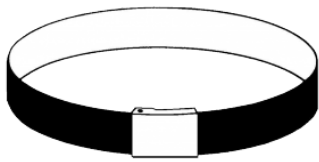

Equipment

2 holes Snap-on Carrying Bar
This carrying bar is placed within the inner perimeter of the rim improving the drum's center of balance considerably and resultin...

Flexible Leg Rest
All flexi-series leg rests are super padded and adapt to the movements of the thigh with every step. Made from stainless steel the...

Additional Equipment

Chrome, brass and other colours are also available as required.
The sharp and powerful sound of a metal shell is retained regardless of colour or finish.

Accessories

Carrying Hook

The carrying hook is simply attached to the belt.

Belt

The belt can be used with an additional cross sling and a carrying eagle.

ZDH Carrier

The ZDH Carrier Program is competitively priced. The shoulder bails are infinitely height adjustable enabling the ZDH-c...