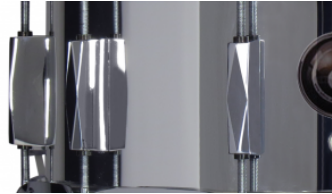

Shapely Casted Lugs