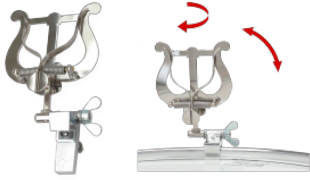

Multi-angle Carrying Bar

Traditional and "matched-grip" playing positions are both possible. To carry a drum with either a Lefima harness or the flexi-carr...

Flexible Leg Rest

All flexi-series leg rests are super padded and adapt to the movements of the thigh with every step. Made from stainless steel the...

Quickport Carrying Hook

Unlike a conventional sling this carrying hook is stiff and greatly decreases the side-wise swiveling of the drum. When used in com...

Stick Holder

The stick holder is easily attached to the belt and offers convenient and practical storage for a pair of sticks.

Snap-on Lyre

Clamp directly at the rim, vibration-free; individual snap-on positioning. The inclination of this model is adjustable...

This leg rest falls naturally towards the knee. Top heaviness and the characteristic swiveling of a marching snare drum from si...