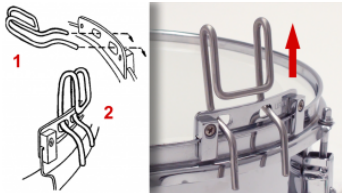

Belt

The belt can be used with an additional cross sling and a carrying eagle.

ZDH Carrier

The ZDH Carrier Program is competitively priced. The shoulder bails are infinitely height adjustable enabling the ZDH-c...

Plug & Play Carrier

As the name "Plug & Play" implies - simplicity is the key to this carrier system: Extremely comfortable to carry and easy to a...

SoftBags

Our Soft-Bags for bass drums are super padded and provide almost as much protection as a traditional hard case. Durable and ...

Multi-angle Carrying Bar

Traditional and "matched-grip" playing positions are both possible. To carry a drum with either a Lefima harness or the flexi-carr...

Flexible Leg Rest

All flexi-series leg rests are super padded and adapt to the movements of the thigh with every step. Made from stainless steel the...

Quickport Carrying Hook

Unlike a conventional sling this carrying hook is stiff and greatly decreases the side-wise swiveling of the drum. When used in com...

Stick Holder

The stick holder is easily attached to the belt and offers convenient and practical storage for a pair of sticks.