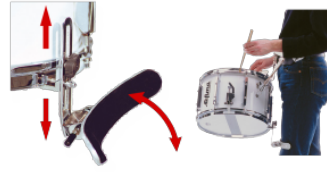

Multi-angle Carrying Bar

Traditional and "matched-grip" playing positions are both possible. To carry a drum with either a Lefima harness or the flexi-carr...

Flexible Leg Rest

All flexi-series leg rests are super padded and adapt to the movements of the thigh with every step. Made from stainless steel the...

Quickport Carrying Hook

Unlike a conventional sling this carrying hook is stiff and greatly decreases the side-wise swiveling of the drum. When used in com...

Stick Holder

The stick holder is easily attached to the belt and offers convenient and practical storage for a pair of sticks.

Snap-on Lyre

Clamp directly at the rim, vibration-free; individual snap-on positioning. The inclination of this model is adjustable...

This leg rest falls naturally towards the knee. Top heaviness and the characteristic swiveling of a marching snare drum from si...