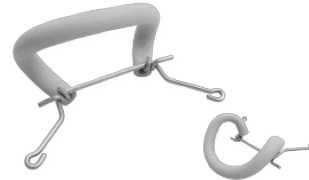

Belt

The belt can be used with an additional cross sling and a carrying eagle.

ZDH Carrier

The ZDH Carrier Program is competitively priced. The shoulder bails are infinitely height adjustable enabling the ZDH-c...

Plug & Play Carrier

As the name "Plug & Play" implies - simplicity is the key to this carrier system: Extremely comfortable to carry and easy to a...

SoftBags

Our Soft-Bags for bass drums are super padded and provide almost as much protection as a traditional hard case. Durable and ...

Multi-angle Carrying Bar

Traditional and "matched-grip" playing positions are both possible. To carry a drum with either a Lefima harness or the flexi-carr...

Flexible Leg Rest

All flexi-series leg rests are super padded and adapt to the movements of the thigh with every step. Made from stainless steel the...

Quickport Carrying Hook

Unlike a conventional sling this carrying hook is stiff and greatly decreases the side-wise swiveling of the drum. When used in com...

Stick Holder

The stick holder is easily attached to the belt and offers convenient and practical storage for a pair of sticks.