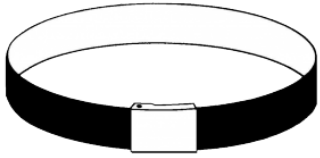

### Plug & Play Carrier

As the name "Plug & Play" implies - simplicity is the key to this carrier system: Extremely comfortable to carry and easy to a...

### ZDH Carrier

The ZDH Carrier Program is competitively priced The shoulder bails are infinitely height adjustable enabling the ZDH-c...

Item-#: RUL

Detailed information can be found at [www.lefima.de](http://www.lefima.de)