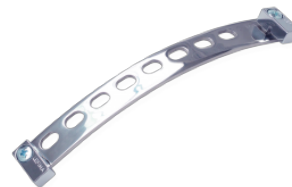

Multi-angle Carrying Bar

Traditional and "matched-grip" playing positions are both possible. To carry a drum with either a Lefima harness or the flexi-carr...