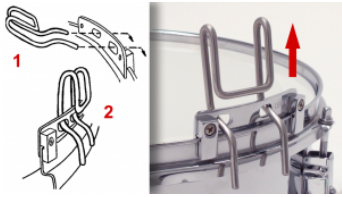

### Multi-angle Carrying Bar

The multi-angle carrying bar # ZH-PLA-8821-014 is made from robust stainless steel. It is attached directly, firmly and vibrati...

Item-#: RUL

Detailed information can be found at [www.lefima.de](http://www.lefima.de)

### Stick Holder

The stick holder is easily attached to the belt and offers convenient and practical storage for a pair of sticks