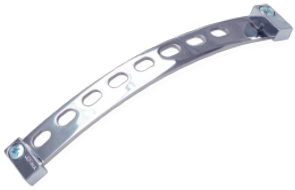

### Light Mini Strainer

This strainer comes from the design line of our ultra-light drums and is characterized by its extremely low weight.

### Repositionable Ring Control

This ring control is the easiest method to dampen overtones. Unlike other ring controls the Lefima ring is adhesive and sticks to ...