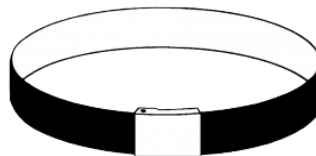

ZDH Carrier

The ZDH Carrier Program is competitively priced The shoulder bails are infinitely height adjustable enabling the ZDH-c...

Carrying Slings for Parade Snare Drums

Self-balancing carabiners prevent that the sling from cutting into the body. Available in black or white or with integrated s...

Item-#: K-PUL

Detailed information can be found at www.lefima.de

Carrying Slings for Side Drums

All carrying slings are made from high-quality genuine leather or textile. Self-balancing carabiners prevent that the sling ...