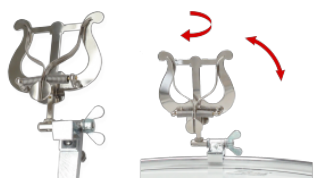

Belt

The belt can be used with an additional cross sling and a carrying eagle.

Stick Holder

The stick holder is easily attached to the belt and offers convenient and practical storage for a pair of sticks

Quickport Carrying Hook

Unlike a conventional sling this carrying hook is stiff and greatly decreases the sidewise swiveling of the drum. When used in com...

Snap-on Legs

Legs protect your instrument against damage and dirt while resting on the floor. Clamp directly at the rim, vibration-...

Snap-on Leg Rest

This comfort model features a wide padded rest. It can be easily clamped where required anywhere on the rim. The padded rest can b...

Snap-on Lyre

Clamp directly at the rim, vibration-free; individual snap-on positioning. The inclination of this model is adjustable...