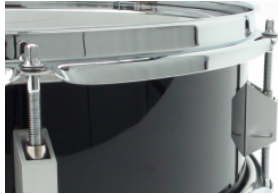

Item-#: K-PUL

Detailed information can be found at www.lefima.de

Product Features