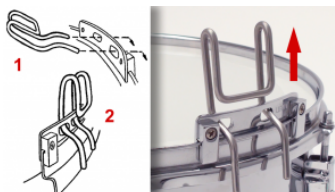

ZDH Carrier

The ZDH Carrier Program is competitively priced The shoulder bails are infinitely height adjustable enabling the ZDH-c...

Carrying Slings for Parade Snare Drums

Self-balancing carabiners prevent that the sling from cutting into the body. Available in black or white or with integrated s...

Item-#: K-PUL

Detailed information can be found at www.lefima.de

Carrying Slings for Side Drums

All carrying slings are made from high-quality genuine leather or textile. Self-balancing carabiners prevent that the sling ...

Belt

The belt can be used with an additional cross sling and a carrying eagle.

Stick Holder

The stick holder is easily attached to the belt and offers convenient and practical storage for a pair of sticks

Quickport Carrying Hook

Unlike a conventional sling this carrying hook is stiff and greatly decreases the sidewise swiveling of the drum. When used in com...

Snap-on Legs

Legs protect your instrument against damage and dirt while resting on the floor. Clamp directly at the rim, vibration-...