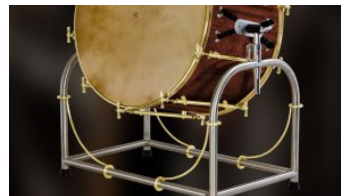

Design

In addition to the tonal and technical characteristics of the drum, we ascribe a prominent role to the appearance. The design cove...