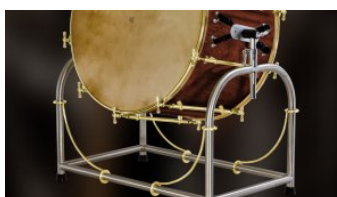

Design

In addition to the tonal and technical characteristics of the drum, we ascribe a prominent role to the appearance. The design cove...