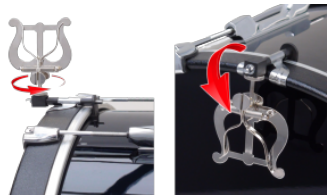

Cymbal Holder

All cymbal holders feature a special interior insulator that avoids direct contact from cymbal to fixing screw – eliminating bothe...

Slings for Bass Drums

Simple Sling This sling is inexpensive and ideal for all who position their drum diagonally. Cross Slin...

External Add-on Tone Control

This tone control clamps at any place of the rim, it can be pivoted and its' pressure can be infinitely adjusted. It can be comple...

Add-on Lyre for Bass Drums with standard rims