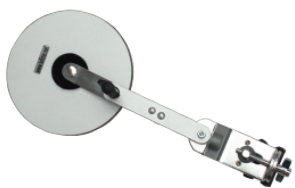

Recommended Mallets

For the marching sector we offer a whole line of bass drum mallets in varying degrees of hardness. All models feature an adjustabl...

Cymbal Holder

All Lefima-cymbal holders have a special insulation sleeve on the inside that prevents direct contact of the cymbal and the mounti...

Cymbal Holder

All cymbal holders feature a special interior insulator that avoids direct contact from cymbal to fixing screw – eliminating bothe...

Slings for Bass Drums

Simple Sling This sling is inexpensive and ideal for all who position their drum diagonally. Cross Slin...

External Add-on Tone Control

This tone control clamps at any place of the rim, it can be pivoted and its' pressure can be infinitely adjusted. It can be comple...

Add-on Lyre for Bass Drums with standard rims