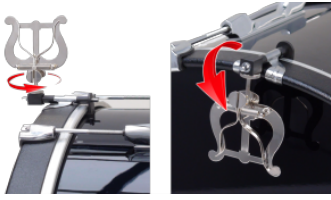

Add-on Lyre for Bass Drums with standard rims

This lyre is pilotable and can be adjusted in angle. For better transport, it can be folded down and remains on the drum when it i...