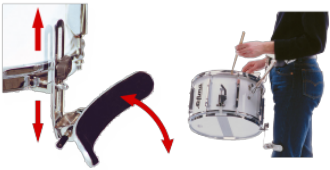

Quickport Carrying Hook

Unlike a conventional sling this carrying hook is stiff and greatly decreases the sidewise swiveling of the drum. When used in com...

Stick Holder

The stick holder is easily attached to the belt and offers convenient and practical storage for a pair of sticks

Carrying Slings for Side Drums

All carrying slings are made from high-quality genuine leather or textile. Self-balancing carabiners prevent that the sling ...

Item-#: SUL

Detailed information can be found at www.lefima.de

Snap-on Legs

Legs protect your instrument against damage and dirt while resting on the floor. Clamp directly at the rim, vibration...

Snap-on Leg Rest

This comfort model features a wide padded rest. It can be easily clamped where required anywhere on the rim. The padded rest can b...