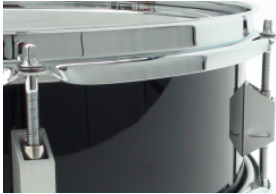

Item-#: SUL

Detailed information can be found at www.lefima.de

Product Features

Mini Lugs made from light metal

The key factor within the design of the lugs was sturdiness and low weight. The use of aircraft aluminium provided both these qual...