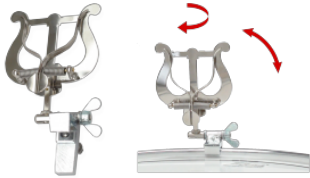

Equipment

2 holes Snap-on Carrying Bar

This carrying bar is placed within the inner perimeter of the rim improving the drum's center of balance considerably and resultin...

Repositionable Ring Control

This ring control is the easiest method to dampen overtones. Unlike other ring controls the Lefima ring is adhesive and sticks to ...

Light Mini Strainer

This strainer comes from the design line of our ultra-light drums and is characterized by its extremely low weight.

Leg Rest

The 600 series leg rests are super padded and made entirely from stainless steel. This leg rest is falls naturally tow...

Item-#: SUL

Detailed information can be found at www.lefima.de

Accessories

Snap-on Lyre

Clamp directly at the rim, vibration-free; individual snap-on positioning. The inclination of this model is adjustable...