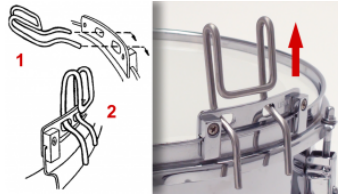

Internal Tone Control

The pressure of this permanently installed muffler is infinitely adjustable and can also be turned off completely

Multi-angle Carrying Bar

Traditional and "matched-grip" playing positions are both possible. To carry a drum with either a Lefima harness or the flexi-carr...

ZDH Carrier

The ZDH Carrier Program is competitively priced The shoulder bails are infinitely height adjustable enabling the ZDH-c...

Belt

The belt can be used with an additional cross sling and a carrying eagle.

Quickport Carrying Hook

Unlike a conventional sling this carrying hook is stiff and greatly decreases the sidewise swiveling of the drum. When used in com...

Stick Holder

The stick holder is easily attached to the belt and offers convenient and practical storage for a pair of sticks