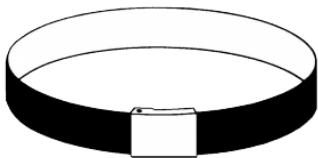

SoftBags

Our Soft-Bags for bass drums are super padded and provide almost as much protection as a traditional hard case. Durable and ...

Plug & Play Carrier

As the name "Plug & Play" implies - simplicity is the key to this carrier system: Extremely comfortable to carry and easy to a...

ZDH Carrier

The ZDH Carrier Program is competitively priced The shoulder bails are infinitely height adjustable enabling the ZDH-c...

Belt

The belt can be used with an additional cross sling and a carrying eagle.

Quickport Carrying Hook

Unlike a conventional sling this carrying hook is stiff and greatly decreases the sidewise swiveling of the drum. When used in com...

Stick Holder

The stick holder is easily attached to the belt and offers convenient and practical storage for a pair of sticks